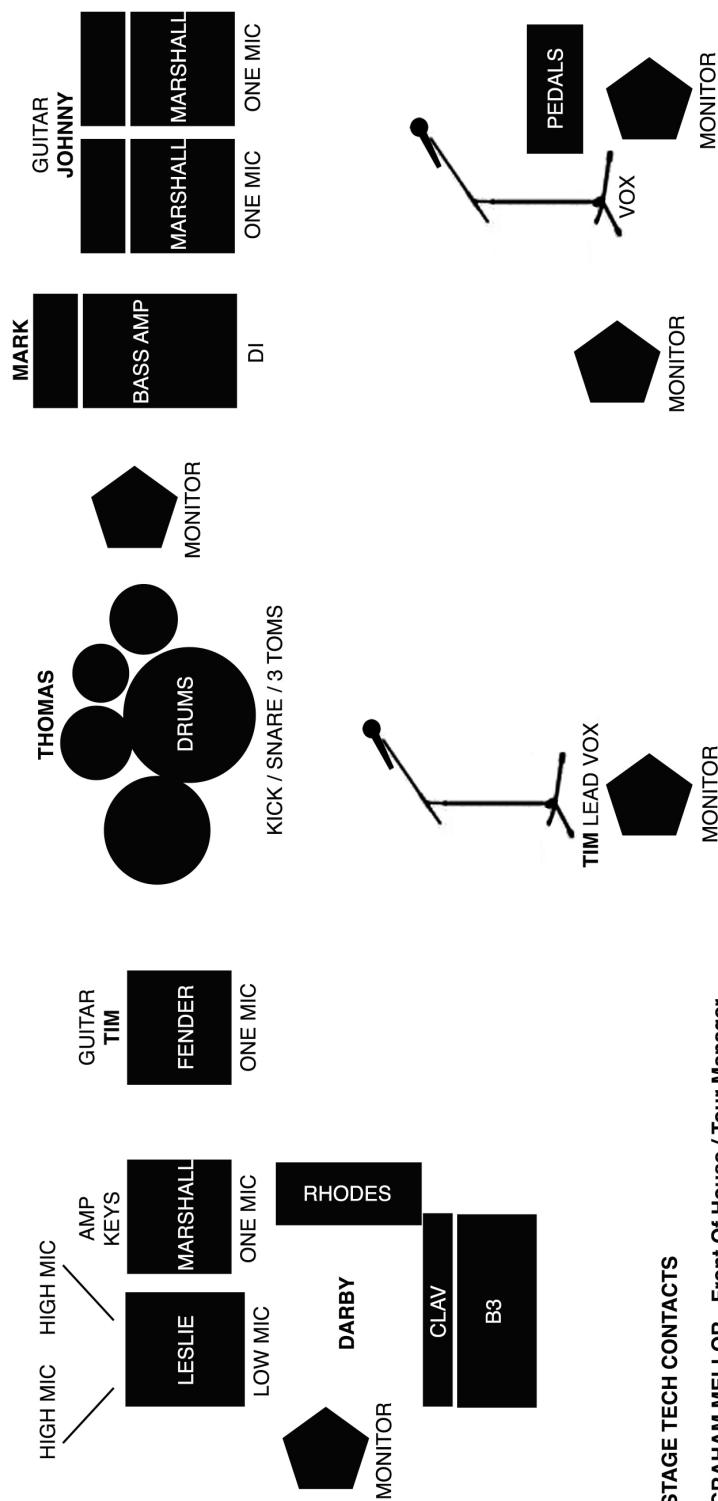

A Band of Killers

Featuring: Tim Gearan and Johnny Trama

STAGE TECH CONTACTS

GRAHAM MELLOR - Front Of House / Tour Manager
 graham@soundadviceri.com
 (401)595-2359

JOHNNY TRAMA - Musical Director / Guitarist
 johnnytrama@gmail.com
 (617)388-9680